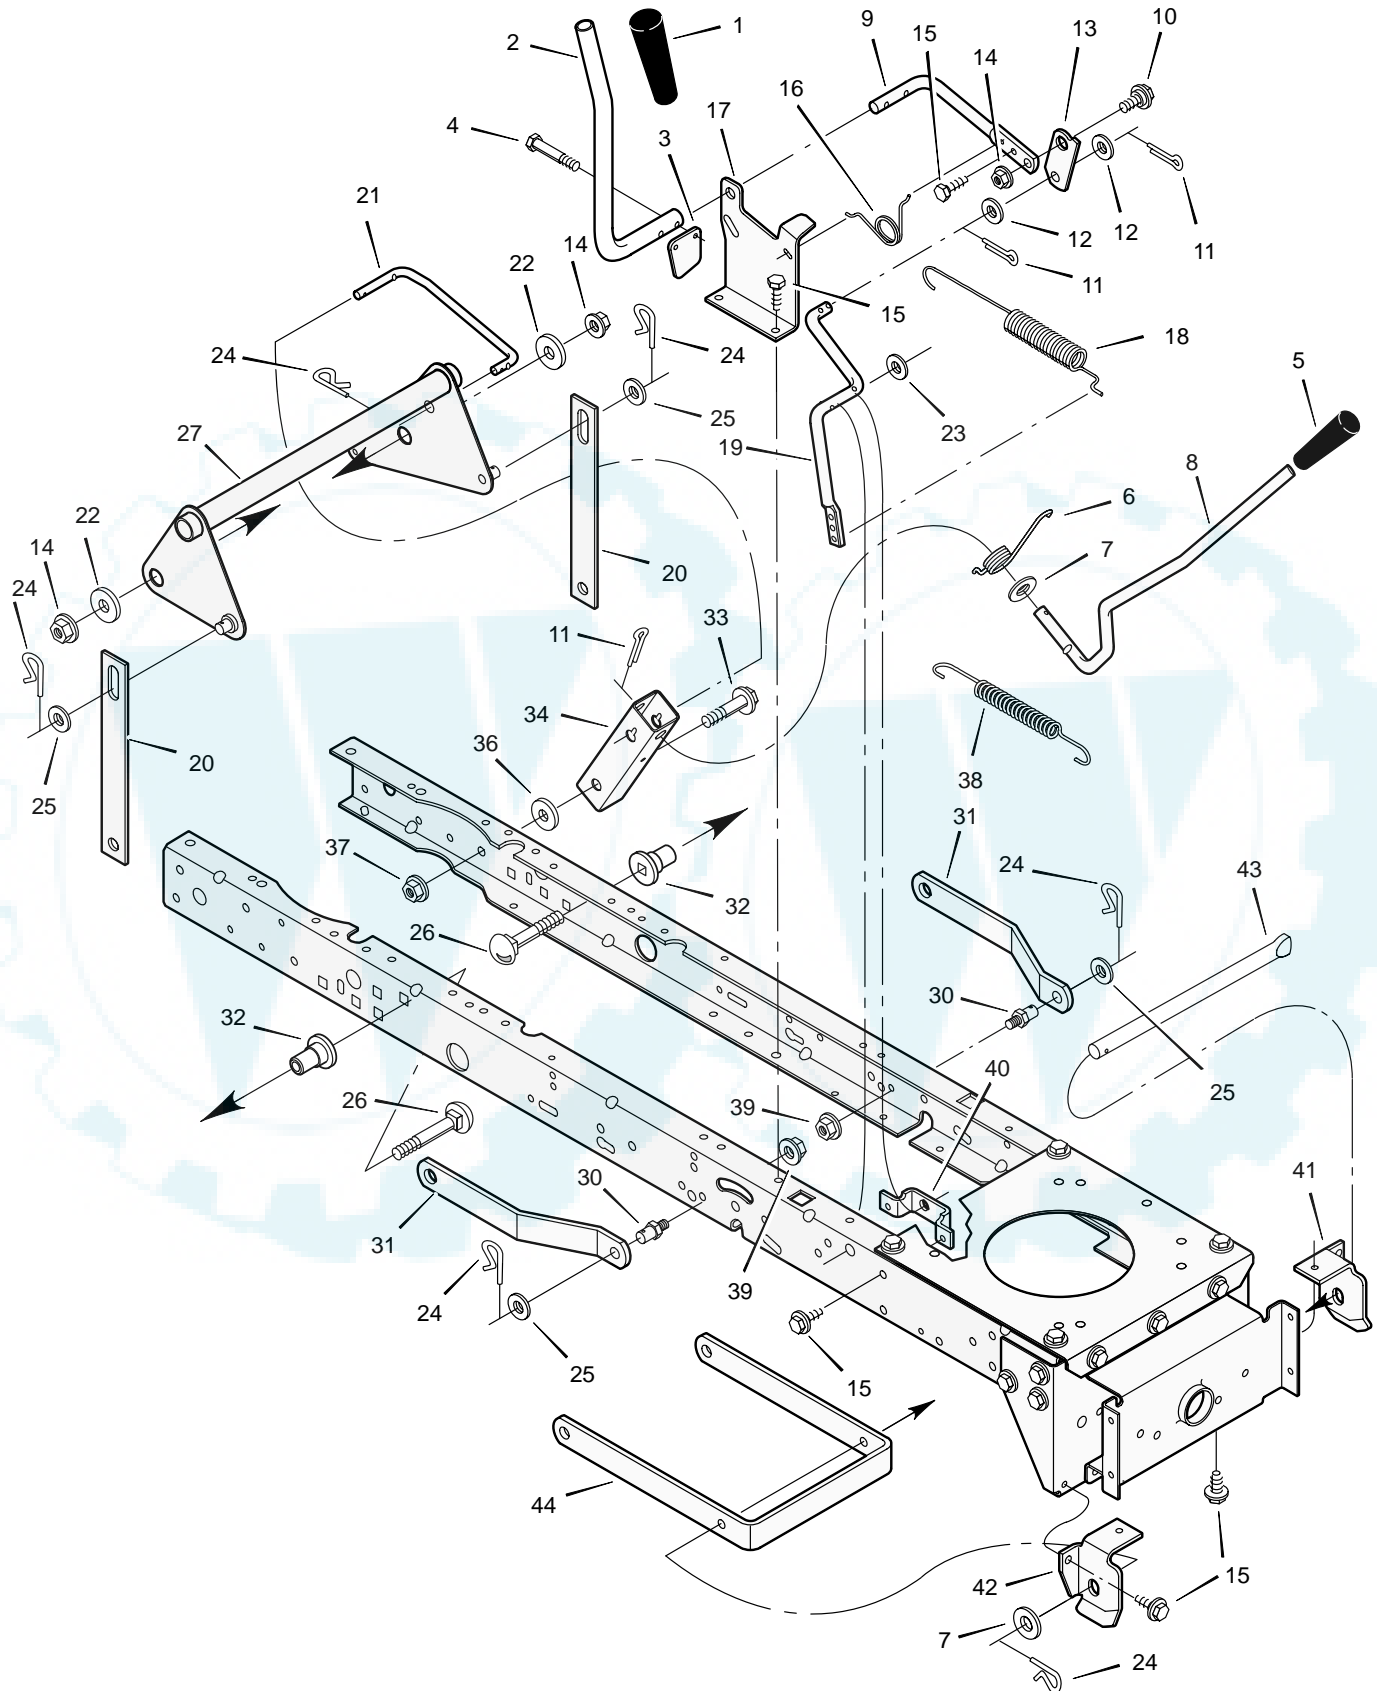

MODEL 38501x50C

REPAIR PARTS MOWER HOUSING SUSPENSION

MODEL 38501x50C

REPAIR PARTS MOWER HOUSING SUSPENSION

Key No.	Description	Part No.	Key No.	Description	Part No.
1	Grip	92698	22	Washer	17x168
2	Handle	94346 Z	23	Washer	17x57
3	Pad, Switch	94022 Z	24	Pin, Hair	31x4
4	Bolt	25x3	25	Washer	17x91 Z
5	Grip	92697	26	Bolt, Carriage	2x85
6	Spring	166x40	27	Lever Assembly, Lift	690363E700
7	Washer	17x103	30	Pin	94067
8	Lever, Lift	94195 Z	31	Bracket, Rear Suspension	94055E700
9	Lever, PTO	94017 Z	32	Spacer, Lifter	690151
10	Bolt, Shoulder	9x39	33	Bolt, Shoulder	9x53
11	Pin, Cotter	30x20	34	Bracket, Pivot	94015E700
12	Washer	17x102	36	Washer	17x191
13	Link, PTO	94004 Z	37	Nut, Flange	15x84
14	Nut, Flange	15x84	38	Spring	165x131
15	Screw	26x249	39	Nut, Flange	15x68
16	Spring	166x39	40	Bracket, PTO	94005E700
17	Bracket, PTO	94018E700	41	Hanger, Left Deck	94027E700
18	Spring	165x118	42	Hanger, Right Deck	94026E700
19	Crank, PTO	690394E700	43	Rod, Hanger	94158Z
20	Link, Lift	690212E700	44	Bracket, Suspension	94058E700
21	Link, Lift Handle	690122E700