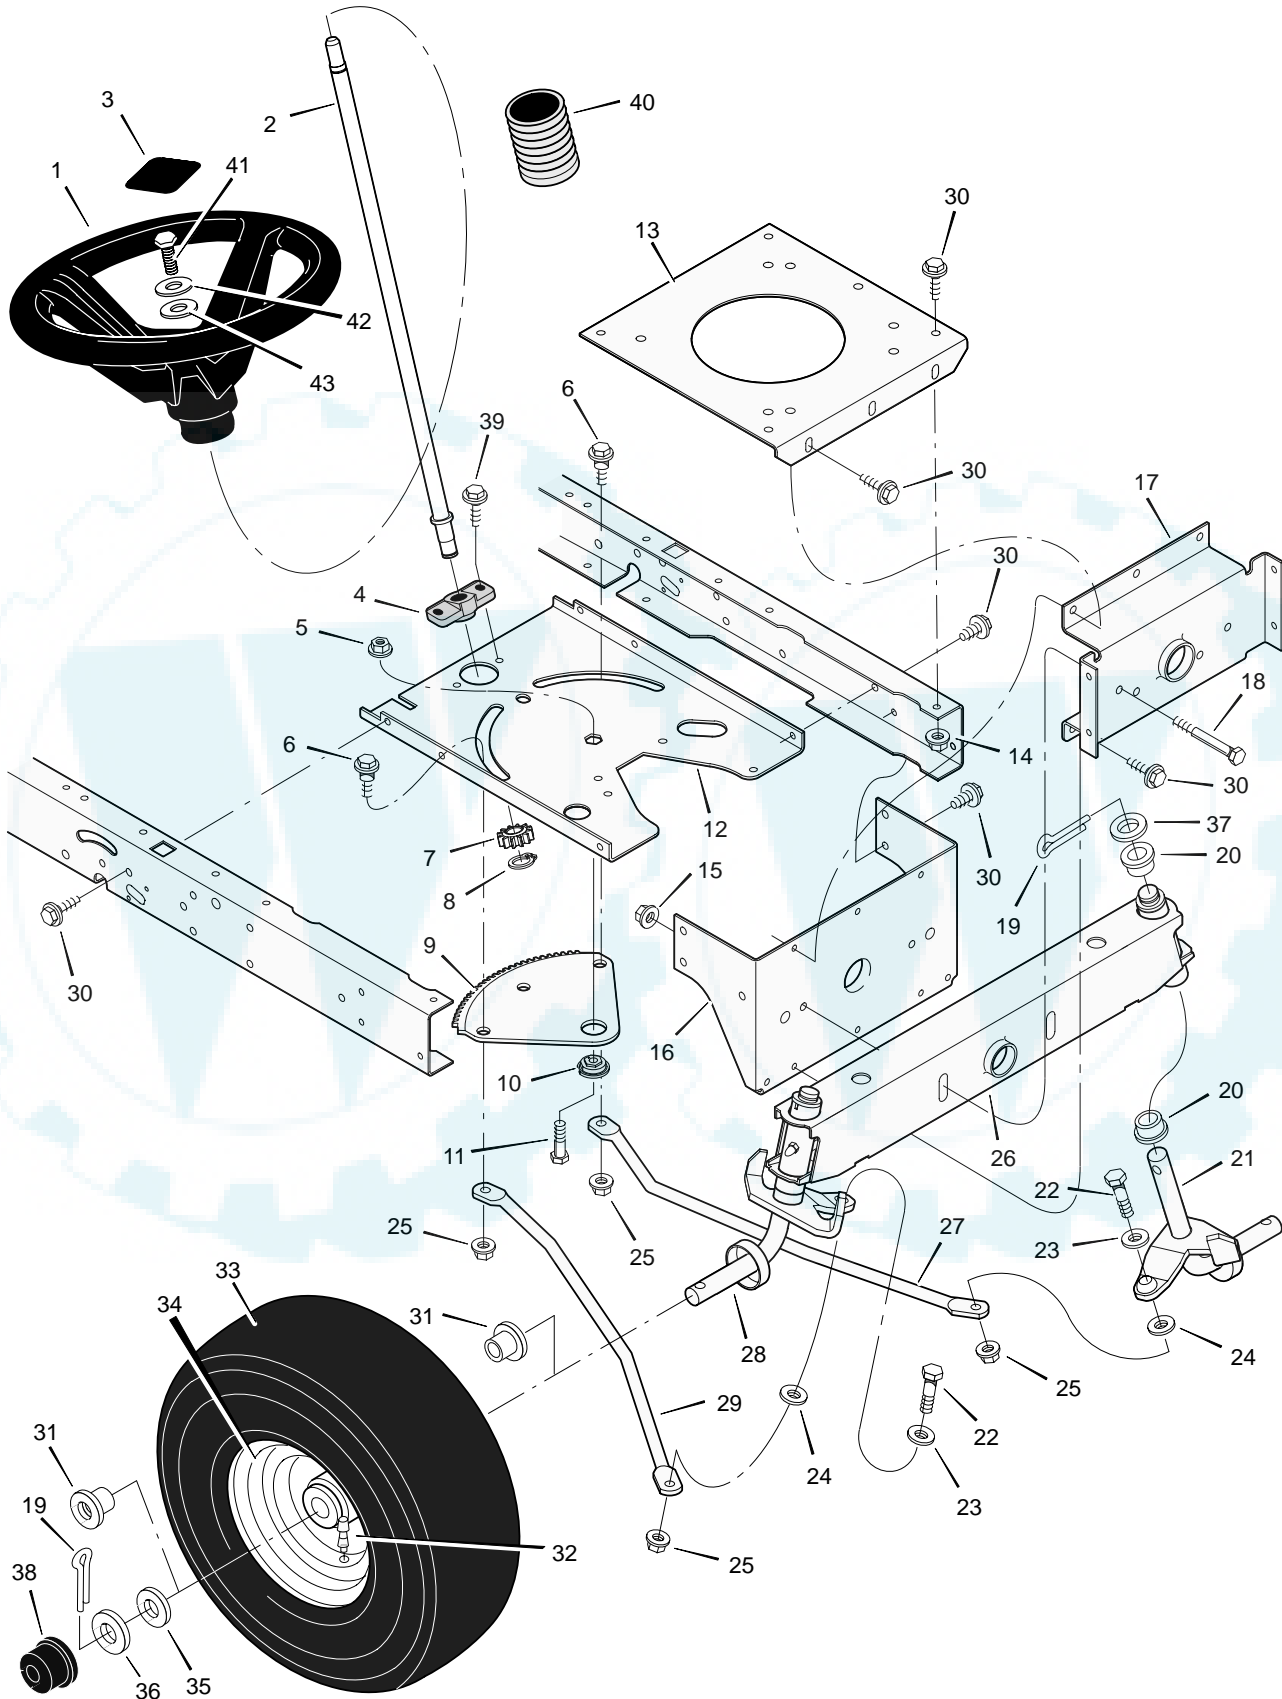

MODEL 38501x50C

REPAIR PARTS STEERING

MODEL 38501x50C

REPAIR PARTS STEERING

Key No.	Description	Part No.	Key No.	Description	Part No.
1	Wheel, Steering	95184	23	Washer	17x104
2	Post, Steering	94520	24	Washer	17x53 Z
3	Insert, Steering Wheel	711325	25	Nut, Flange	15x84
4	Bearing	94124	26	Axle Assembly	690210E700
5	Nut, Flange	15x113	27	Drag Link, Left	95329E700
6	Bolt, Shoulder	9x57	28	Spindle Assembly, Right	94575E700
7	Gear, Pinion	94122E700	29	Drag Link, Right	95328E700
8	Ring, Snap	11x25	30	Screw	26x249
9	Gear, Sector	94121E700	31	Bearing, Wheel	91334
10	Bearing	94123	32	Stem, Valve	24373
11	Bolt	1x84	33	Tire *	91923
12	Plate, Steering	690167E700	—	Tube	407924
13	Plate, Engine	94006E700	34	Wheel and Tire Assembly	94578–601
14	Nut, Flange	15x88	35	Washer	17x195
15	Nut, Flange	15x118	36	Washer	17x192
16	Bracket, Hanger	94013E700	37	Washer	17x113
17	Axle, Hanger	94007E700	38	Hub Cap	94618
18	Bolt	1x146	39	Screw	26x267
19	Pin, Cotter	30x49	40	Bellows	54789
20	Bearing	690150	41	Bolt	1x158
21	Spindle Assembly, Left	94576E700	42	Lockwasher	18x32
22	Bolt	1x111	43	Washer	17x146 Z

* When you order a tire, make sure to give the brand name of the tire so that the tread pattern on the tire will match.