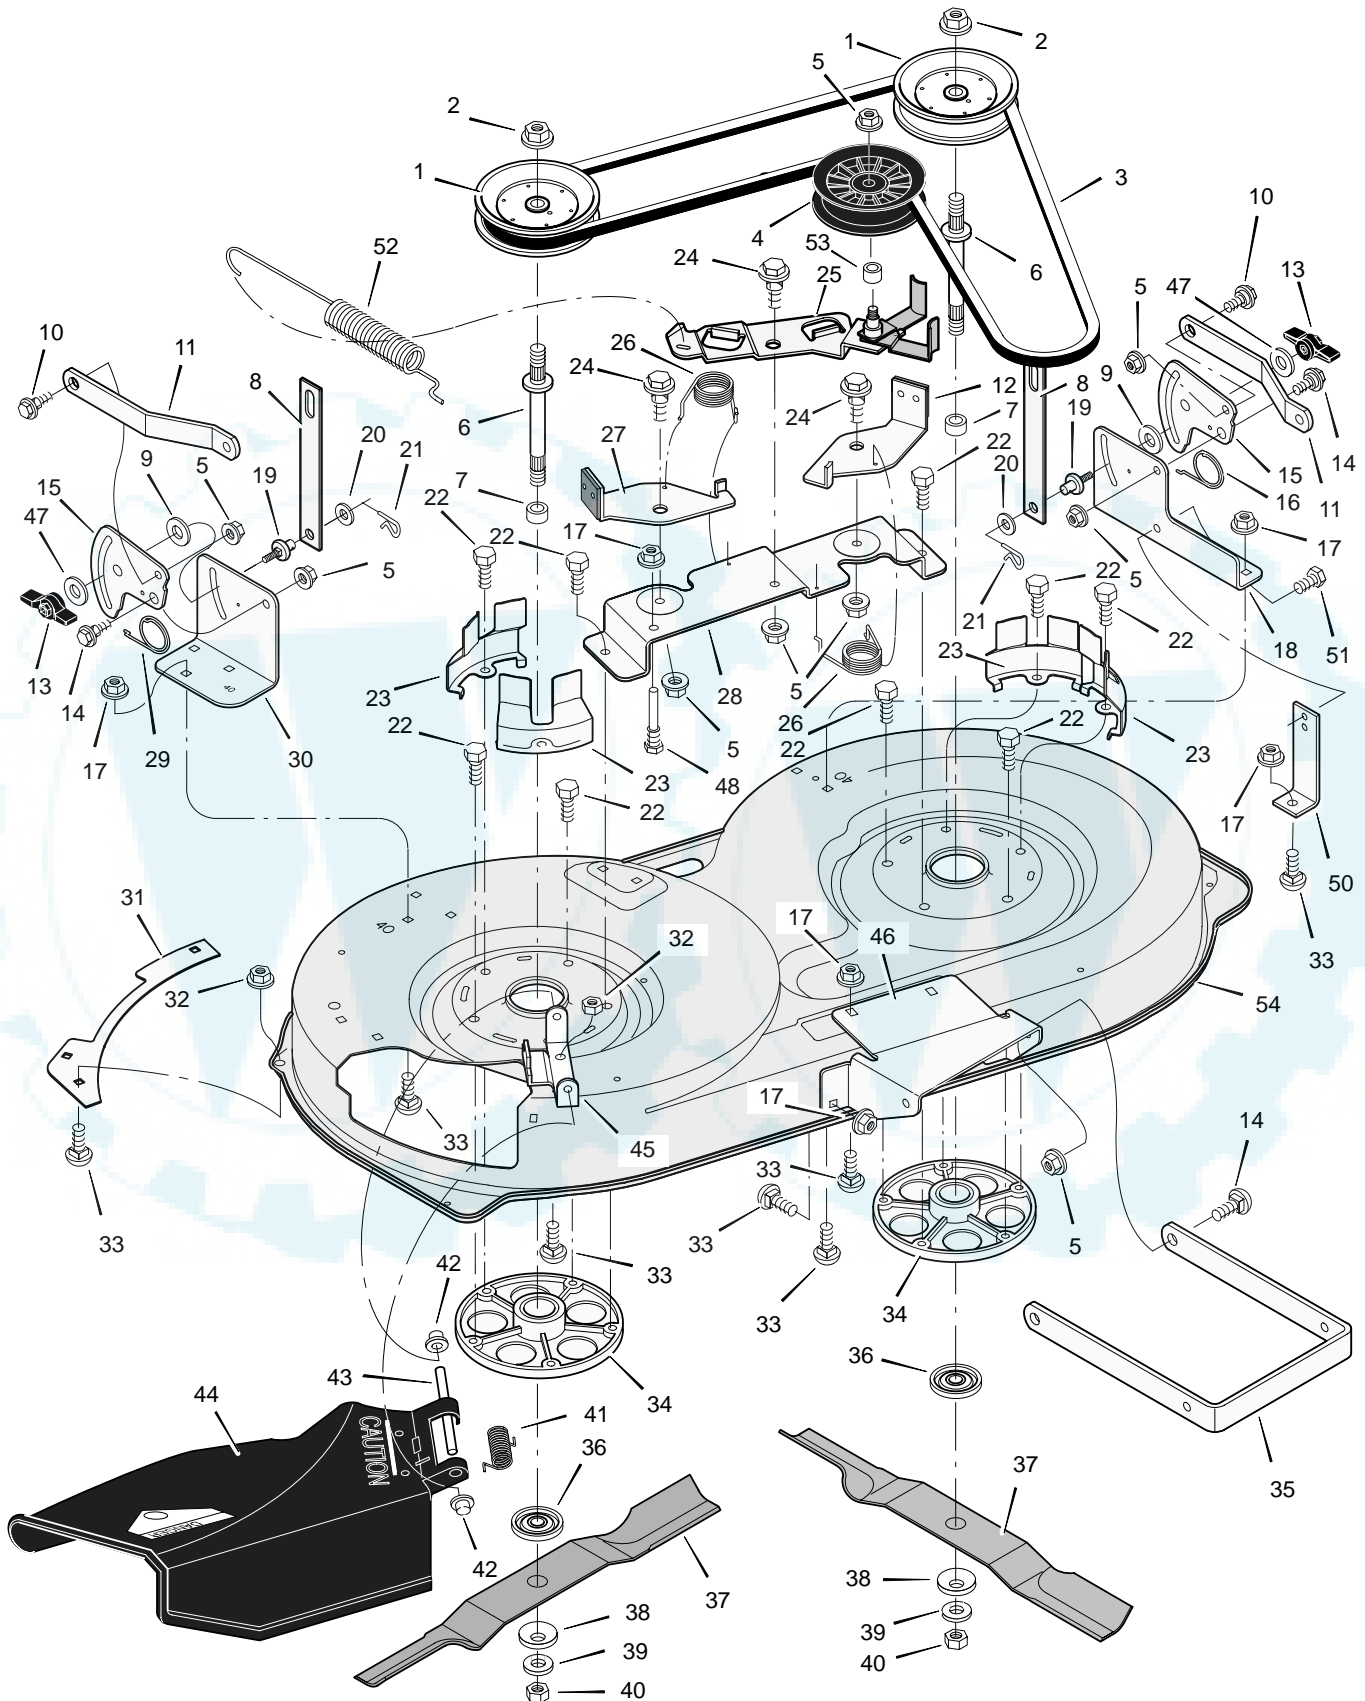

MODEL 38501x50C

REPAIR PARTS MOWER HOUSING

MODEL 38501x50C

REPAIR PARTS MOWER HOUSING

Key No.	Description	Part No.	Key No.	Description	Part No.
1	Pulley, Jackshaft	92852	28	Bracket Assembly, Brake	94059E700
2	Nut, Hex	15x121	29	Spring	166x42
3	Belt, Mower Drive	37x86	30	Bracket, Right Suspension	94052E700
4	Pulley, Idler	91801	31	Plate	91770E700
5	Nut, Flange	15x84	32	Nut, Flange	15x88
6	Jackshaft	94129	33	Bolt, Carriage	2x53
7	Spacer	94130	34	Mandrel	90905
8	Link, Lift	690212E700	35	Bracket, Suspension	94058E700
9	Pad, Friction	94137	36	Adapter, Blade	92466
10	Bolt, Shoulder	9x52	37	Blade	94913E701
11	Bracket, Suspension	94055E700	38	Washer	17x166
12	Pad Assembly, Left Brake	94049E700	39	Washer	17x165
13	Knob	94068	40	Nut	15x100
14	Bolt, Shoulder	9x51	41	Spring	166x4
15	Plate, Suspension	94128E700	42	Cap, Push On	28x23
16	Spring	166x43	43	Rod, Pivot	94957 Z
17	Nut, Flange	15x79	44	Deflector Assembly	94707
18	Bracket, Suspension	94054E700	45	Bracket, Deflector	94956E700
19	Pin, Hanger	95194	46	Bracket, Front Hanger	94062E700
20	Washer	17x103	47	Washer	17x45 Z
21	Pin, Cotter	31x4	48	Guide, Belt	94781
22	Bolt	25x7	50	Bracket, Support	94681E700
23	Cover, Pulley	94051E700	51	Screw	26x249
24	Bolt, Shoulder	9x39	52	Spring, Extension	165x118
25	Arm, Idler	690408	53	Spacer	690369
26	Spring	166x41	54	Housing, Blade *	94060E700
27	Pad Assembly, Right Brake	94047E700	1-54	Complete Mower Housing Assembly	776000

* Includes Key No. 17, 18, 30, 31, 32, 33, 45, 46, 47 and 51.