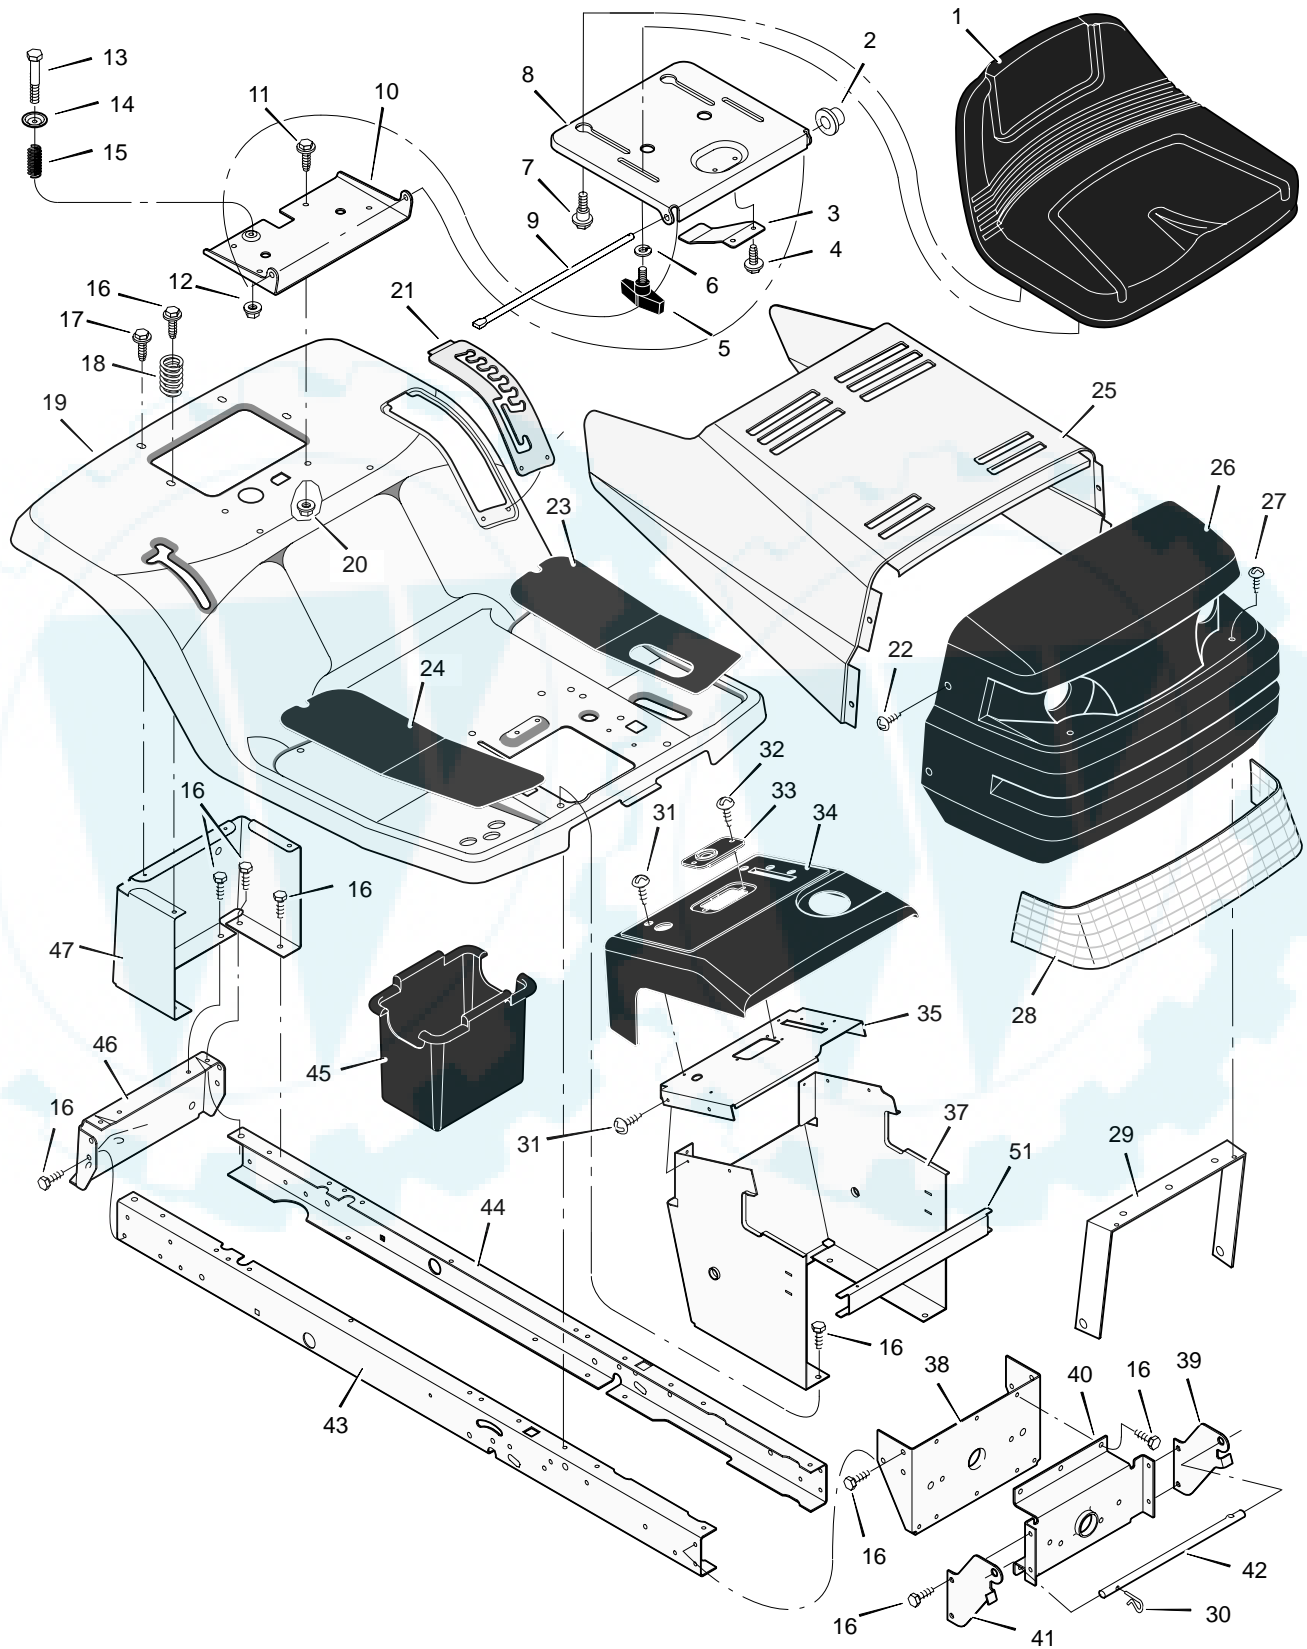

MODEL 38501x50C

REPAIR PARTS CHASSIS & HOOD

MODEL 38501x50C

REPAIR PARTS CHASSIS & HOOD

Key No.	Description	Part No.	Key No.	Description	Part No.
1	Seat	95334	28	Lens	92334
2	Cap, Push On	28x23	29	Brace, Grille	92448
3	Spring	94057	30	Pin, Hair	31x4
4	Screw	26x229	31	Screw	26x270
5	Bolt, Wing	94160	32	Screw	26x239
6	Washer	17x47 Z	33	Bearing, Steering	94214
7	Bolt, Shoulder	9x56	34	Dash	95033E700
8	Support, Seat	94154E700	35	Plate, Dash	94211E700
9	Rod, Pivot	94156 Z	36	Panel, Access	93007E700
10	Bracket, Pivot	94153E700	37	Support, Dash	95323E700
11	Bolt	1x45	38	Bracket, Rear Hanger	94013E700
12	Nut	15x89	39	Support, Left Grille	94213E700
13	Bolt, Shoulder	9x55	40	Axle, Hanger	94007E700
14	Washer	94155 Z	41	Support, Right Grille	94212E700
15	Spring	164x31	42	Rod, Pivot	92332 Z
16	Screw	26x249	43	Frame, Right	690206E700
17	Screw	26x263	44	Frame, Left	690207E700
18	Spring	164x30	45	Container, Battery	94069
19	Deck, Seat	95249E245	46	Plate, Hitch	94002E700
20	Nut	15x88	47	Panel, Rear	690434E700
21	Plate, Index	94829E700	51	Channel	94215E700
23	Mat, Left	94149	—	Decal, Right Hood	44x7198
24	Mat, Right	94148	—	Decal, Left Hood	44x7199
25	Hood	92333E245	—	Decal, Shifter	44x6278
26	Grille Assembly (Includes Lens)	94867E700	—	Decal, Warning Symbols	44x6815
27	Screw	26x239	—	Instruction Book & Parts List	F-99746