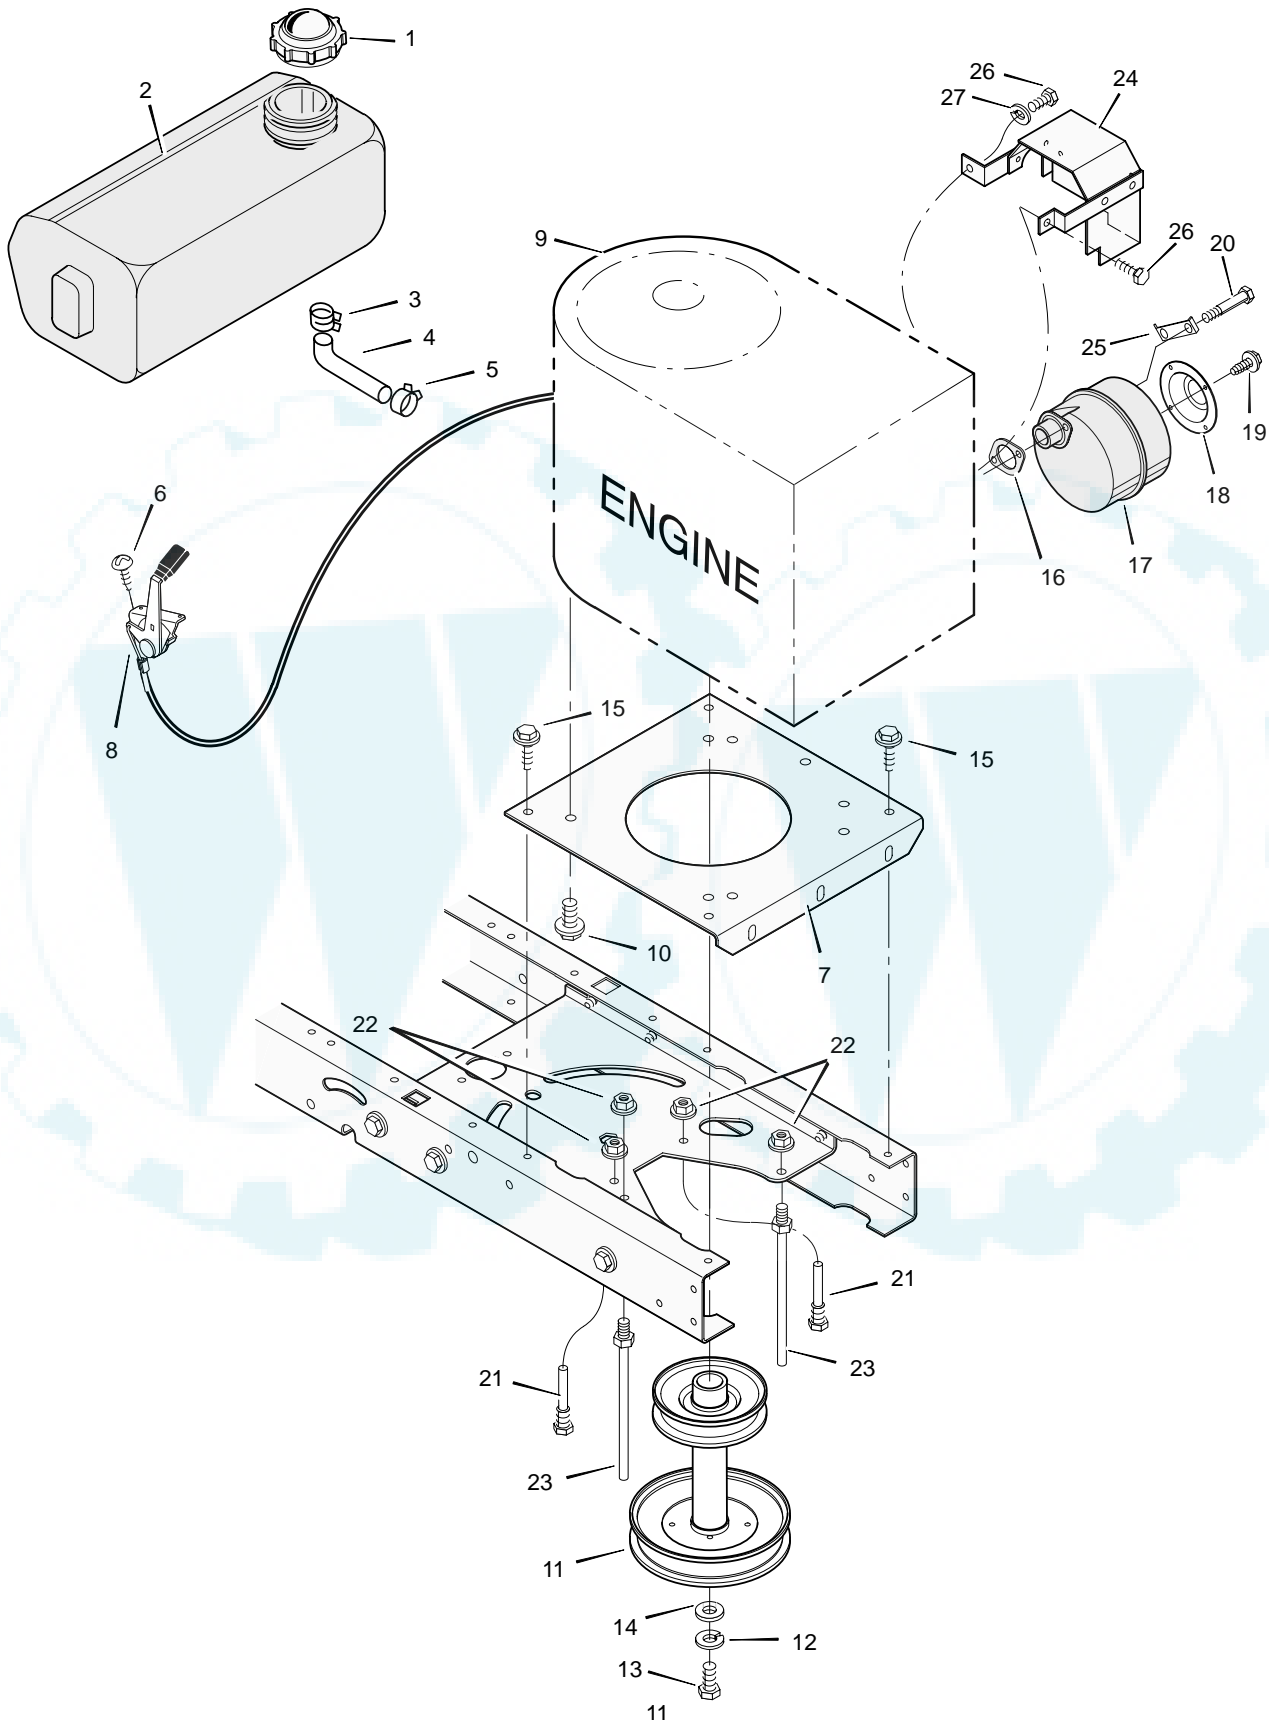

MODEL 38501x50C

**REPAIR PARTS
ENGINE MOUNT**

MODEL 38501x50C

REPAIR PARTS ENGINE MOUNT

Key No.	Description	Part No.
1	Fuel Cap	92317
2	Fuel Tank	92342
3	Hose Clamp	95197
4	Fuel Line	23717
5	Hose Clamp	95197
6	Screw	26x201
7	Plate, Engine	94006E700
8	Throttle Control	92371
9	Engine*	—
10	Bolt, Engine Mount	25x7
11	Stack Pulley Assembly	690439 Z
12	Lockwasher	19x35
13	Bolt, Hex	1x140
14	Washer	18x32
15	Screw	26x249
16	Gasket	91309
17	Muffler	91271
18	Deflector, Muffler	23740 Z
19	Screw	26x208
20	Bolt, Hex	1x134
21	Guide, Belt	93349
22	Nut, Flange	15x79 Z
23	Guide, Belt	94066
24	Shield, Heat	92381
25	Lock, Screw	92378
26	Screw	26x263
27	Washer	18X32

* Parts are available from an engine Authorized Service Center. See "Engines, Gasoline" or "Gasoline Engines" in the yellow pages of the telephone directory.