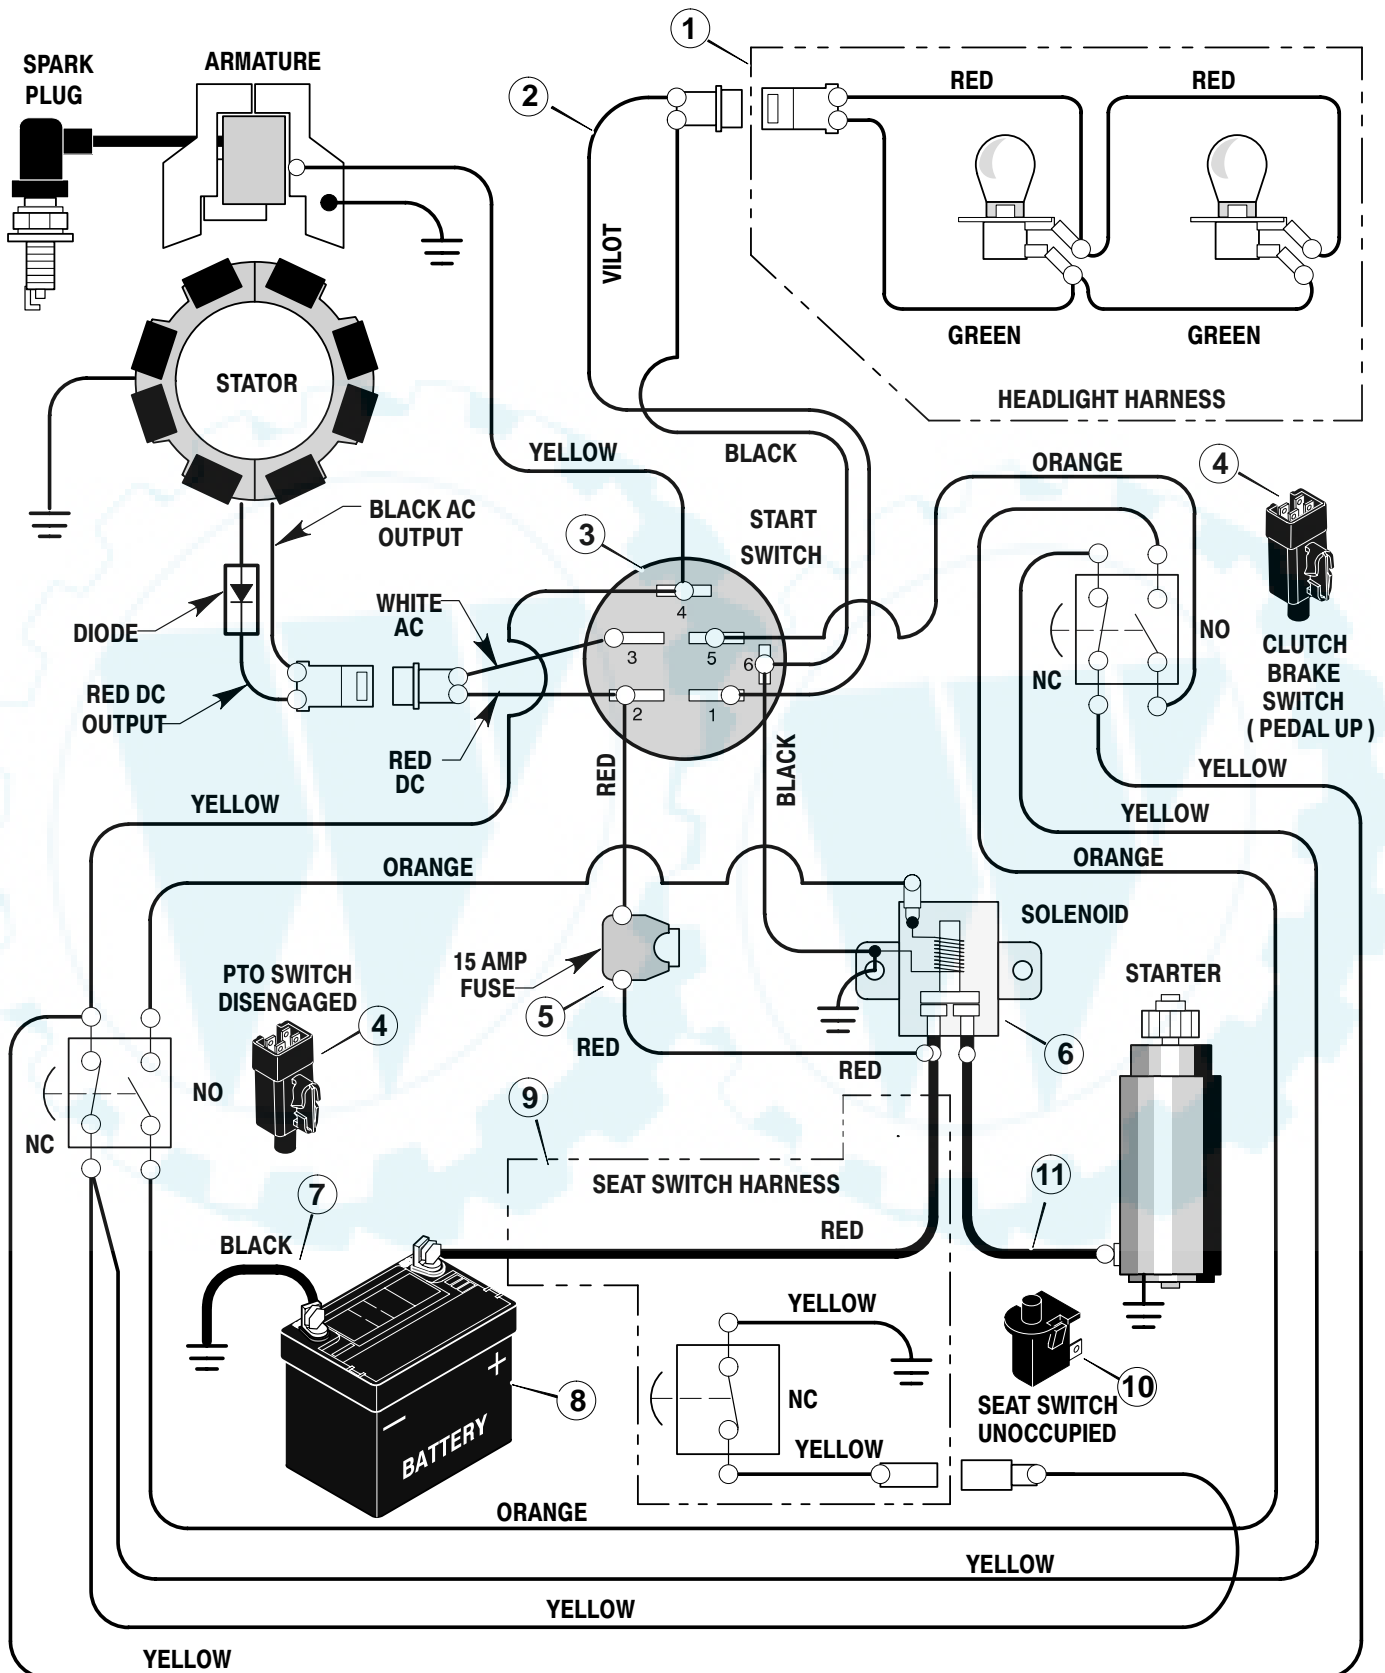

MODEL 38501x50C

REPAIR PARTS ENGINE MOUNT

Key No.	Description	Part No.
1	Fuel Cap	92317
2	Fuel Tank	92342
3	Hose Clamp	95197
4	Fuel Line	23717
5	Hose Clamp	95197
6	Screw	26x201
7	Plate, Engine	94006E700
8	Throttle Control	92371
9	Engine*	—
10	Bolt, Engine Mount	25x7
11	Stack Pulley Assembly	690439 Z
12	Lockwasher	19x35
13	Bolt, Hex	1x140
14	Washer	18x32
15	Screw	26x249
16	Gasket	91309
17	Muffler	91271
18	Deflector, Muffler	23740 Z
19	Screw	26x208
20	Bolt, Hex	1x134
21	Guide, Belt	93349
22	Nut, Flange	15x79 Z
23	Guide, Belt	94066
24	Shield, Heat	92381
25	Lock, Screw	92378
26	Screw	26x263
27	Washer	18X32

* Parts are available from an engine Authorized Service Center. See "Engines, Gasoline" or "Gasoline Engines" in the yellow pages of the telephone directory.

MODEL 38501x50C

REPAIR PARTS ELECTRICAL SYSTEM