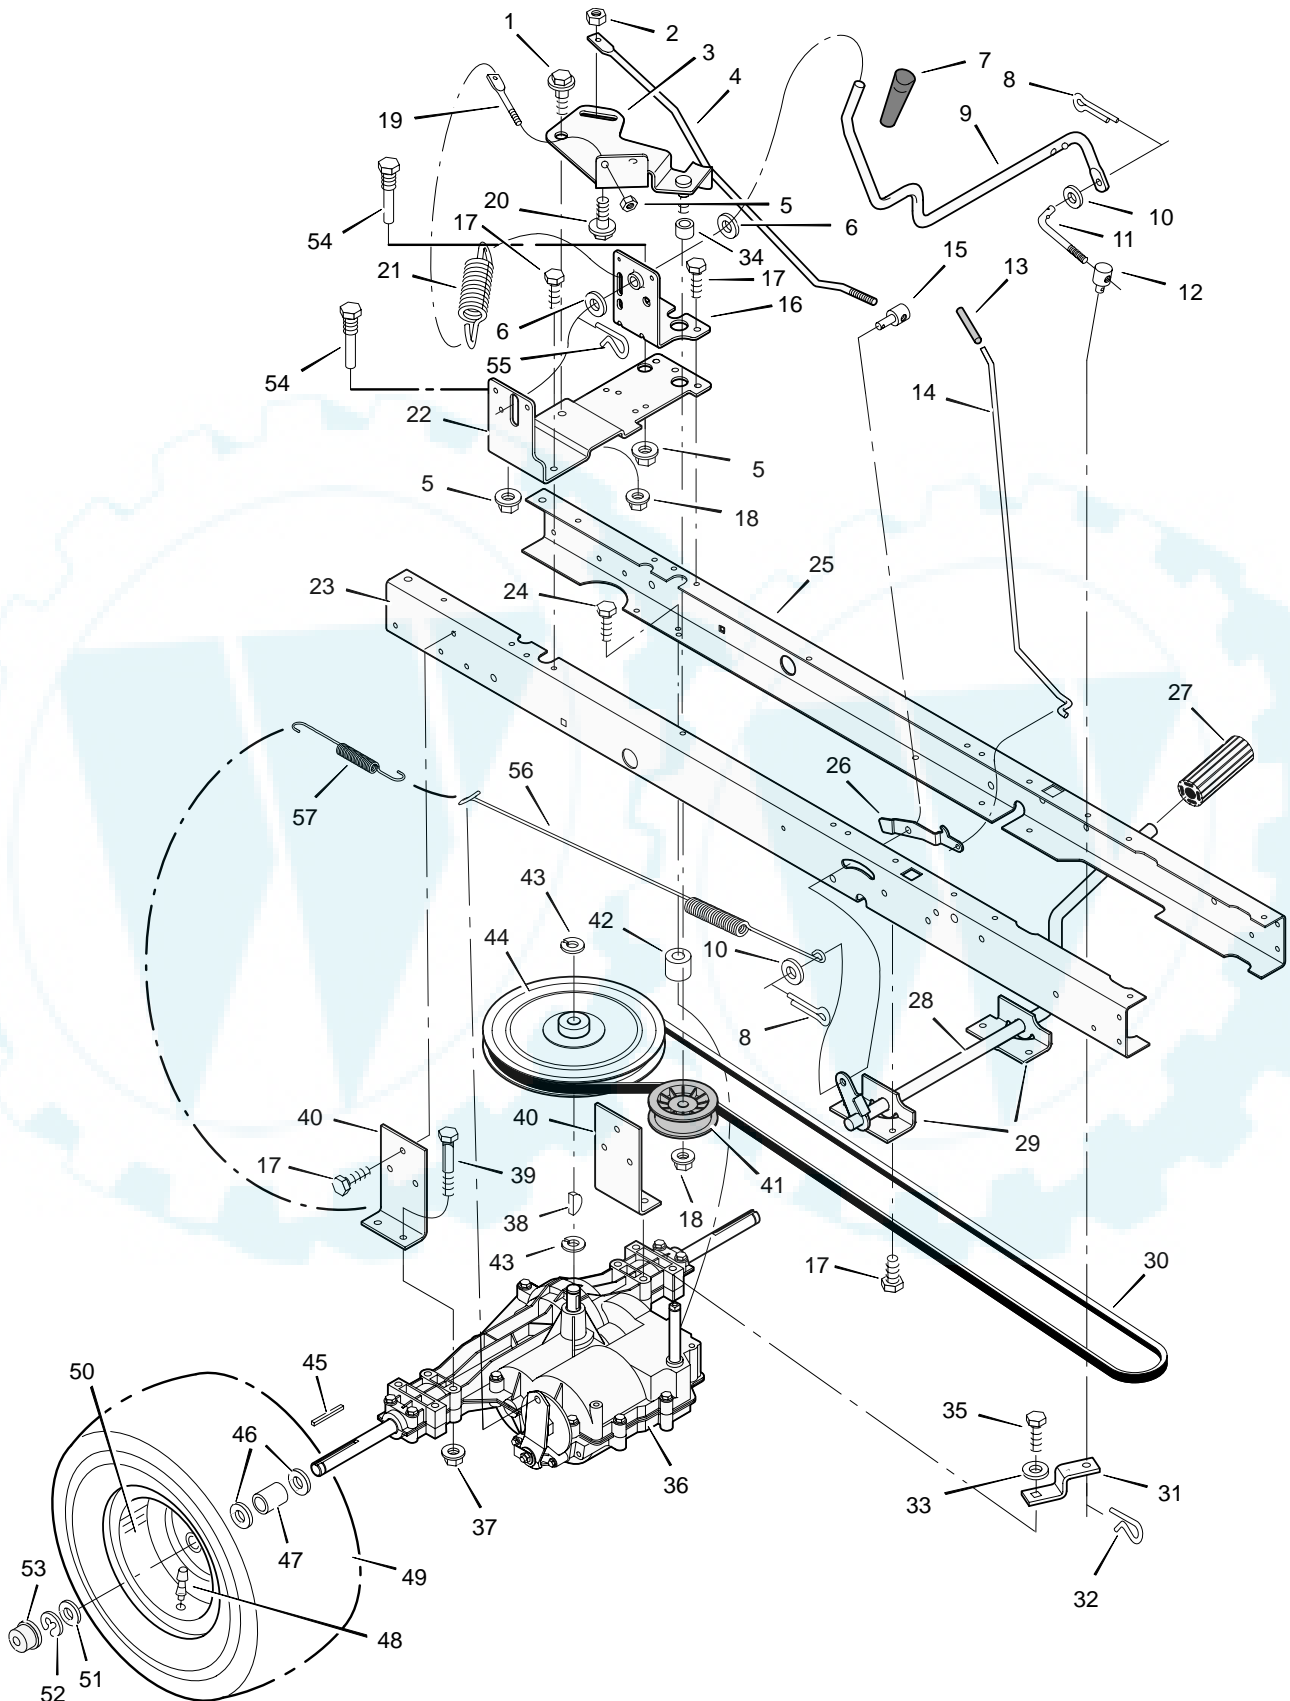

MODEL 38501x50C

REPAIR PARTS MOTION DRIVE

MODEL 38501x50C

REPAIR PARTS MOTION DRIVE

Key No.	Description	Part No.	Key No.	Description	Part No.
1	Bolt, Shoulder	9x39	30	Belt, Motion Drive	37x87
2	Nut, Hex	15x89	31	Yoke, Shift	94031Z
3	Arm, Idler	690173 Z	32	Pin, Hair	31x6
4	Rod, Clutch	94041 Z	33	Washer	17x148
5	Nut	15x79	34	Spacer	690369
6	Washer	17x102	35	Bolt	6x105
7	Grip	92697	36	Transaxle **	—
8	Pin, Cotter	30x20	37	Nut	15x88
9	Lever, Shift	94043 Z	38	Key, Woodruff	20697
10	Washer	17x47 Z	39	Bolt	1x155
11	Link, Shift	94044 Z	40	Bracket, Transaxle	94008E700
12	Nut, Adjuster	21920	41	Pulley	690409
13	Grip	91079	42	Spacer	94132
14	Rod, Parking Brake	94152 Z	43	E-Ring	11x7
15	Nut, Adjuster	94815	44	Pulley, Drive	95094
16	Bracket, Shift	94034E700	45	Key, Square	21553
17	Screw	26x249	46	Washer	17x160
18	Nut	15x84	47	Spacer, Transaxle	87x105 Z
19	Mount, Stud Spring	94042 Z	48	Stem, Valve	24373
20	Bolt, Shoulder	9x54	49	Tire *	91923
21	Spring, Extension	165x116	—	Tube	407049
22	Bracket, Shifter	690166E700	50	Wheel & Tire Assembly	92288-601
23	Frame, Right	690206E700	51	Washer	17x195
24	Screw	25x12	52	E-Ring	11x3
25	Frame, Left	690207E700	53	Hub Cap	94618
26	Latch, Parking Brake	94045 Z	54	Guide, Belt	93349
27	Pedal	21544	55	Pin, Hair	31x4
28	Lever, Brake/Clutch	94038E700	56	Spring, Extension	165x115
29	Bracket, Pedal	94035E700	57	Spring, Extension	165x92

* When you order a tire, make sure to give the brand name of the tire so that the tread pattern on the tire will match.

** For information on Replacement Parts see the Central Parts Distributor in your area.